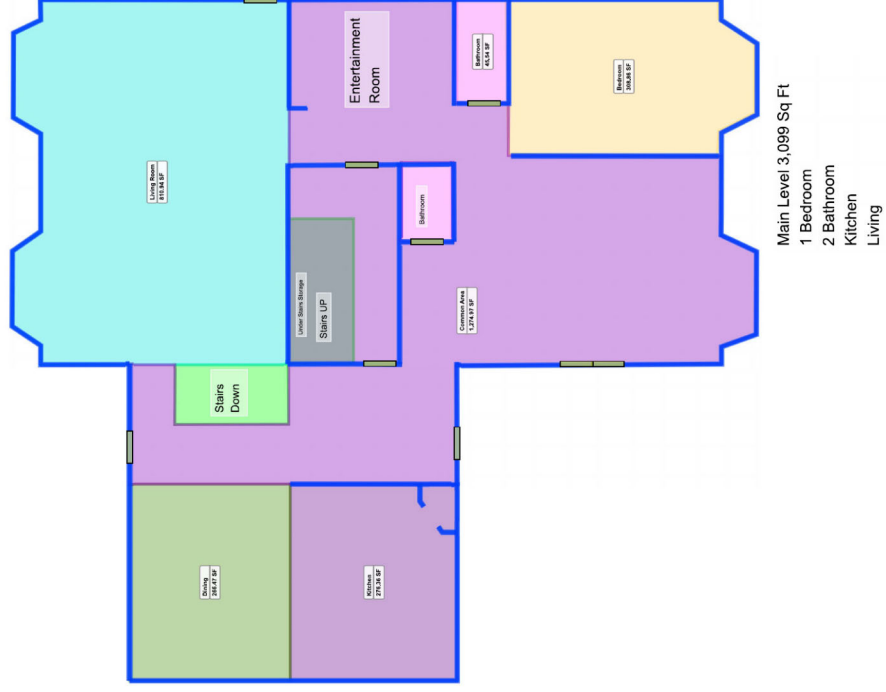

# 565 W Arizona Ave

Colorado City, AZ

## PROPERTY FLOOR PLANS

TOTAL AREA	LEVELS	TOTAL BEDS	TOTAL BATHS
<b>8,624 sq ft</b>	<b>3</b>	<b>13</b>	<b>10</b>

LEVEL	AREA	BEDS	BATHS	KEY FEATURES
<b>Main Level</b>	3,099 sq ft	1	2	Entertainment Room, Kitchen, Living Room
<b>Upper Level</b>	2,203 sq ft	5	3	5 Bedrooms, Laundry, Common Area
<b>Basement Level</b>	3,322 sq ft	7	5	Common Area, Storage, Cellar

# MAIN LEVEL

3,099 sq ft · 1 Bedroom · 2 Bathrooms · Entertainment Room · Kitchen · Living Room

Property Photos Page1

Property Photos Page 2

Property Photos Page 3

Property Photos Page 4

Property Photos Page 5